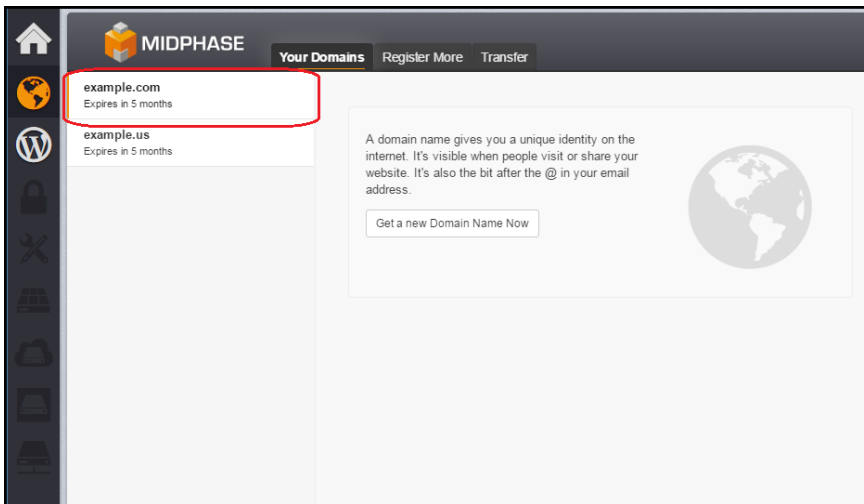

How To Manage DNS

This article will explain how to use the Domains/DNS portion of your Midphase CHI platform.

Step One: Navigate To The DNS section of CHI

1. Log in to your CHI account at <https://chi.midphase.com>.
2. Click on the Domains Tab off to the left
3. Select the domain you wish to edit the DNS for on the left